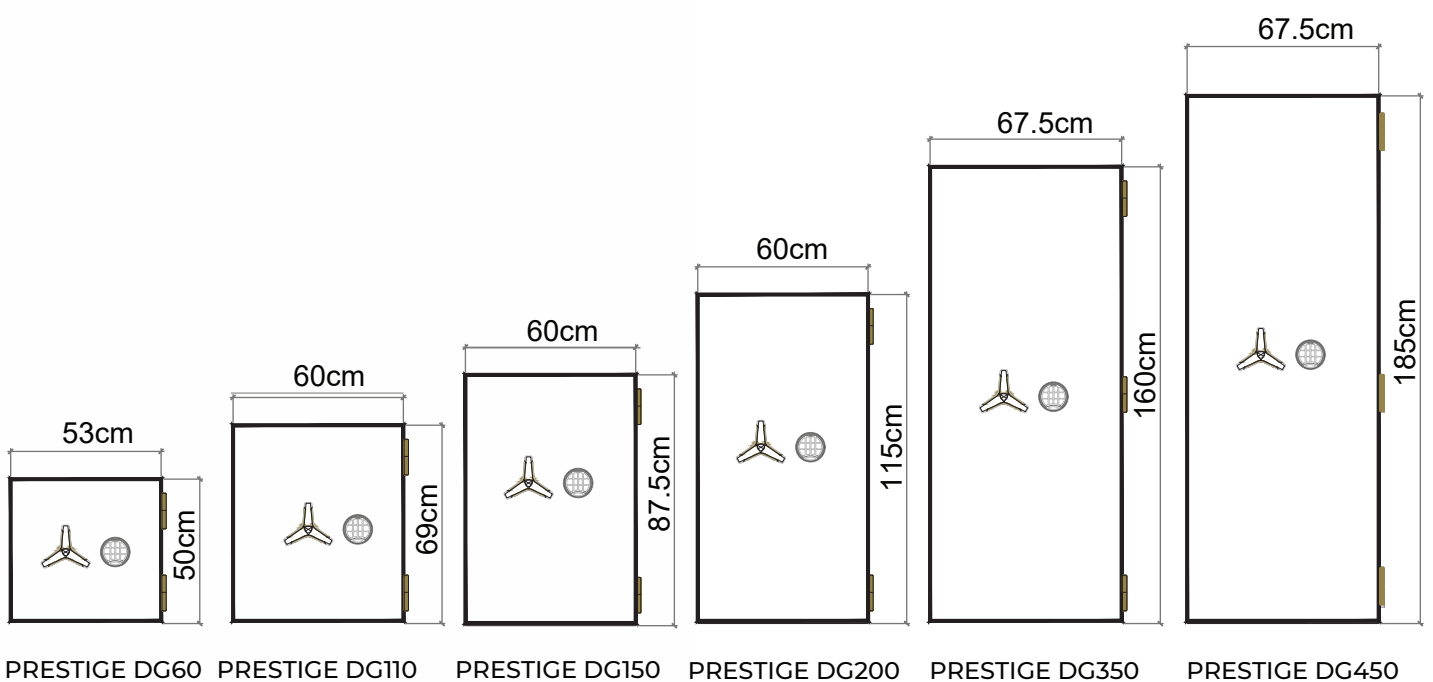

# DOOR SWING

PRESTIGE 450 ALONE DIMENSIONS

## Safe Door Clearance

Our Prestige luxury safe is designed for seamless integration into wardrobes and cabinetry. For optimal functionality, ensure a **125-degree door opening** with the following clearance:

- **97 cm in front for unobstructed door movement**
- **Adequate side clearance to prevent interference**

This opening angle allows effortless access to valuables, including watch winders and jewelry trays.

Description	Prestige DG60	Prestige DG120	Prestige DG150	Prestige DG200	Prestige DG350	Prestige DG450
Height	53 cm	69 cm	87.5 cm	115 cm	160 cm	185 cm
Width	50 cm	60 cm	60 cm	60 cm	67.5 cm	67.5 cm
Depth	52.1 cm	56.1 cm	56.1 cm	56.1 cm	58.5 cm	61.5 cm
Weight	123 kg	175 kg	212 kg	264 kg	374 kg	436 kg
Number of drawers	5	7	9	12	19	22
Maximum no. of watch winders	6	9	12	24	24 - 64	24 - 64
Gun Drawers	Possible	Possible	Possible	Possible	Possible	Possible
Jewellery Drawers	Possible	Possible	Possible	Possible	Possible	Possible
Fire Resistance	60 mins	60 mins	60 mins	60 mins	60 mins	60 mins