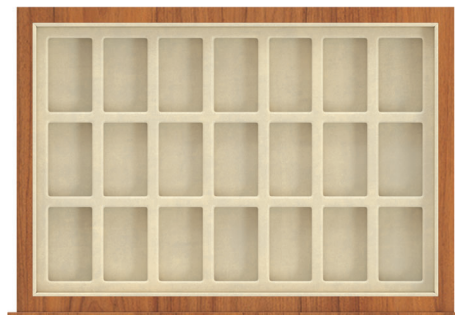

## FOR GENTS

DG1 - PLAIN DRAWER

DG2 - MISBAH

DG3 - 4 PARTITIONS

DG4 - LIGHTERS

DG5 - PEN

DG6 - SMALL PARTITIONS

DG7- BRACELETS