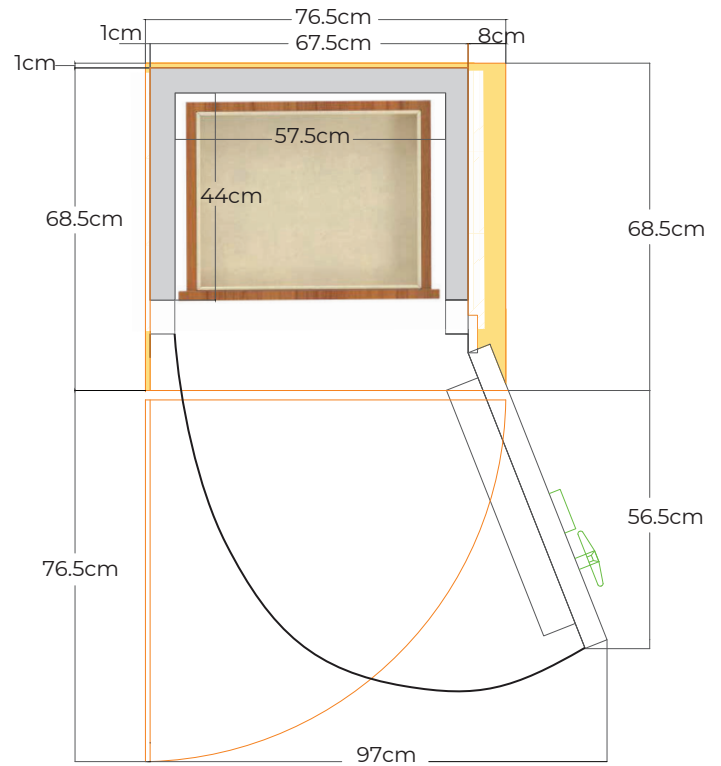

# DOOR SWING

PRESTIGE 450 ALONE DIMENSIONS

- **97 cm in front for unobstructed door movement**
- **Adequate side clearance to prevent interference**

This opening angle allows effortless access to valuables, including watch winders and jewelry trays.